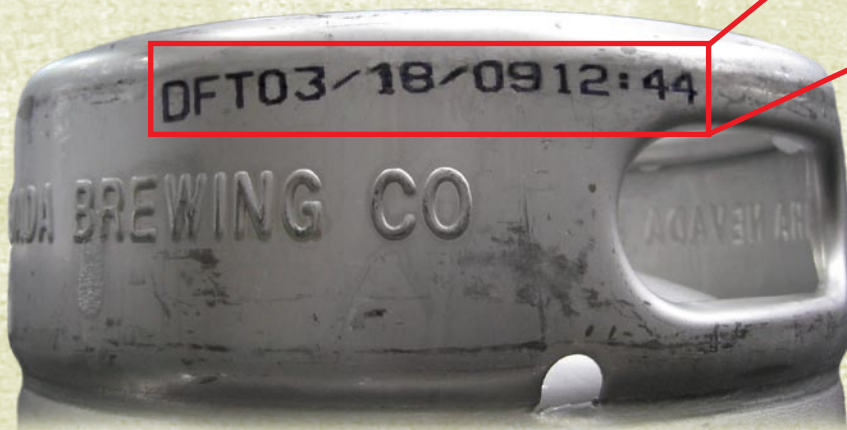

KEG DATE CODE

DFT03/18/0912:44

DFT = Beer Brand (Draft Ale)

DFT03/18/0912:44

03/18/09 = Date Packaged

DFT03/18/0912:44

12:44 = Time, Military (Pacific)

DFT03/18/0912:44