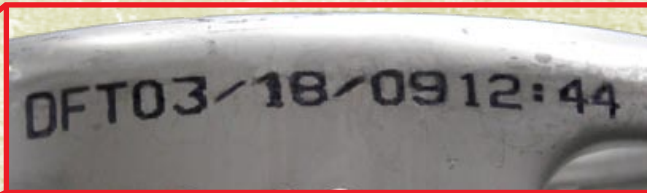

KEG DATE CODE

DFT03/18/0912:44

DFT = Beer Brand (Draft Ale)

DFT03/18/0912:44

03/18/09 = Date Packaged

DFT03/18/0912:44

12:44 = Time, Military (Pacific)

DFT03/18/0912:44